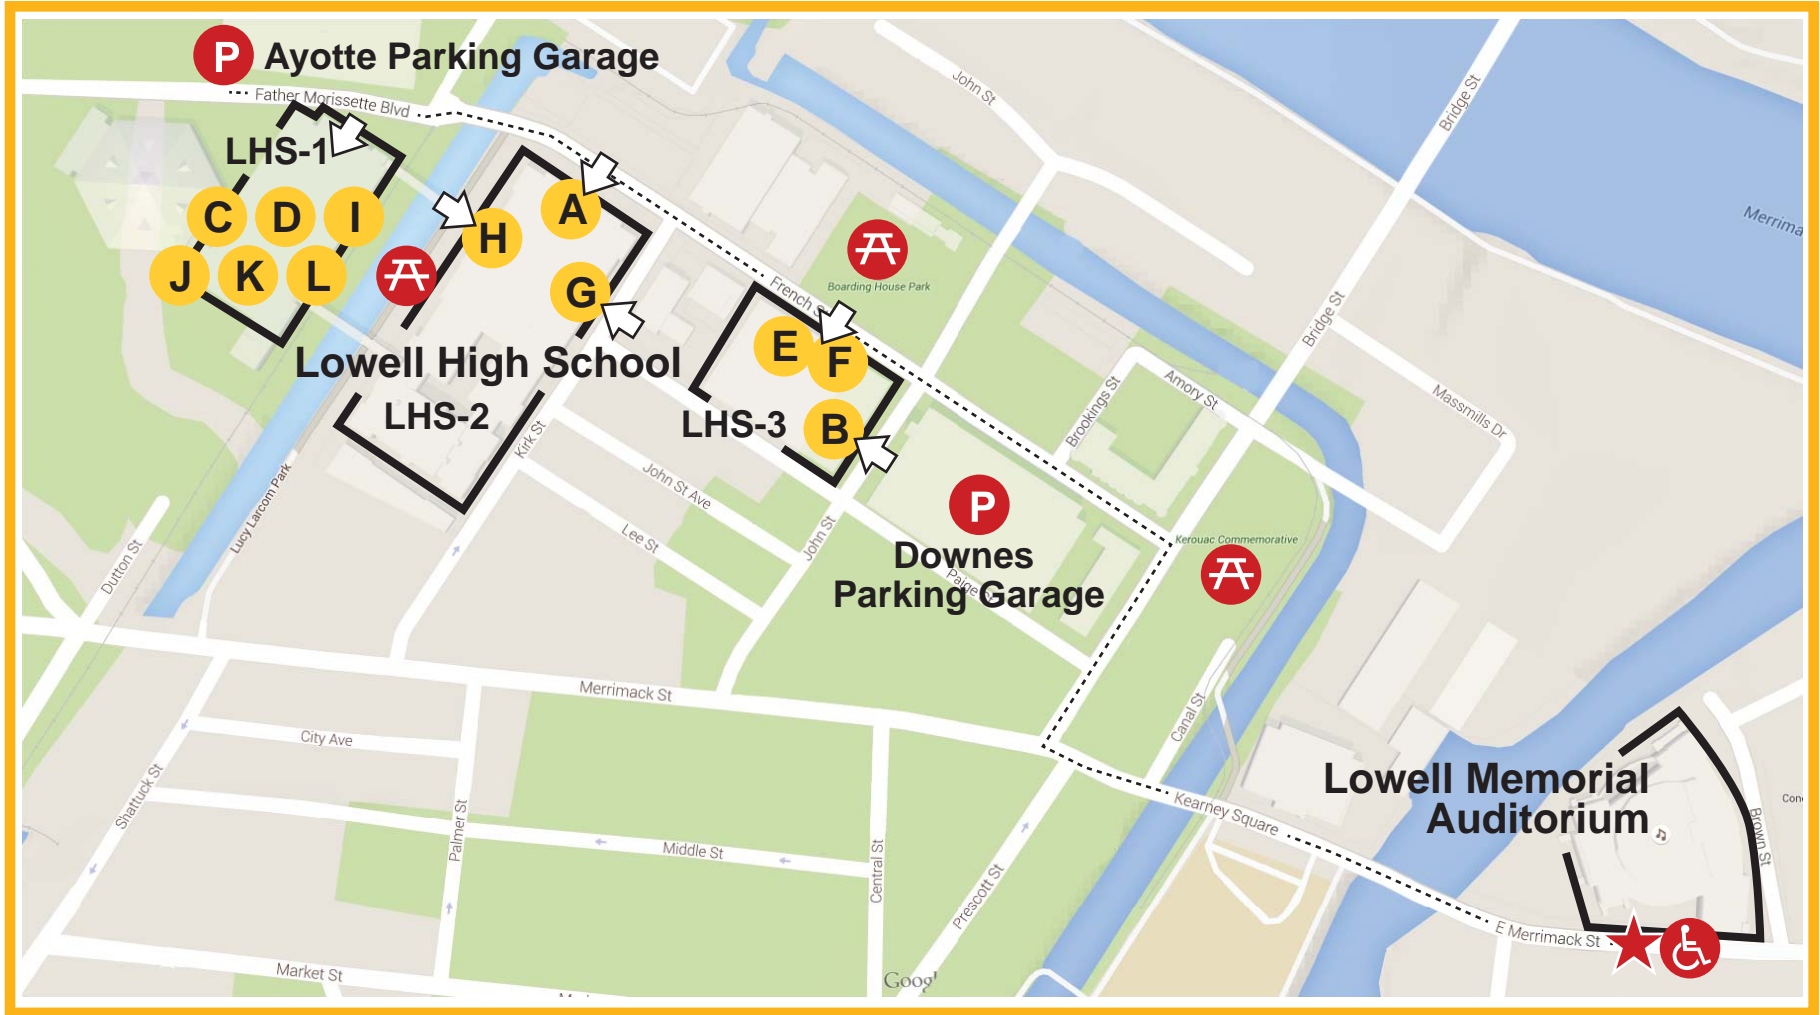

Let Your Light Shine 2015 Event Map

 Recommended Entrance

 Workshop Room

 Parking

 Picnic/Park Area

 Courtesy Shuttle Pick Up

 Handicap Drop Off